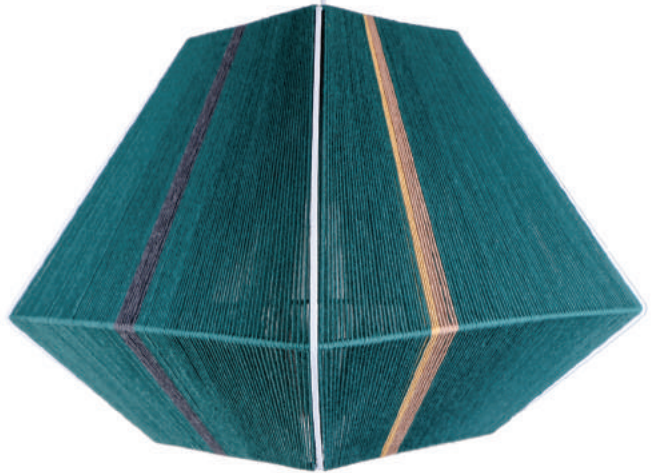

No matter if it's off or lit, the season in your space will magically change to Summer or at least to Spring with Nodo!

*rodo.30p\_terracota*

Item ID : nodo30p\_terracota / nodo30t\_terracota  
Material : %100 Cotton Yarn  
Dimensions : 30\*30\*28 cm  
Weight : 650 gr  
Light source : E27 max 60W

*nodo30p\_blue*

*nodo30p\_lgray*

*nodo30p\_sand*

*nodo37p\_Dblue*

*nodo37p\_Dgreen*

Item ID : nodo37p  
Material : %100 Cotton Yarn  
Dimensions : 37\*37\*35 cm  
Weight : 750 gr  
Light source : E27 max 60W

*nodo45p\_grass*

*nodo45p\_Dgray*

*nodo45p\_Dgray*

Item ID : nodo45p\_Dgray  
Material : %100 Cotton Yarn  
Dimensions : 27\*27\*45 cm  
Weight : 750 gr  
Light source : E27 max 60W

*Like a harp that the angels play  
string by string...*

*nodo30p\_brown*

*nodo37p\_lgray*

*nodo37f\_lgray*

*nodo37f\_gray*

*nodo37f\_lgray*

*nodo37f\_dgray*

Item ID : nodo37f  
Material : %100 Cotton Yarn  
Dimensions : 37\*37\*35 / 160 cm  
Weight : 750 gr  
Light source : E27 max 60W