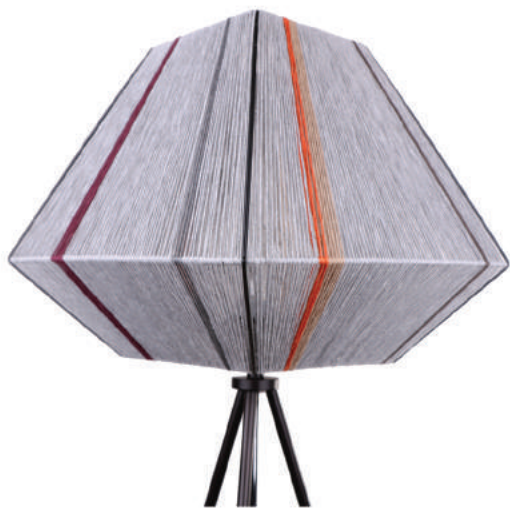

No matter if it's off or lit, the season in your space will magically change to Summer or at least to Spring with Nodo!

*rodo.30p\_terracota*

Item ID : nodo30p\_terracota / nodo30t\_terracota  
Material : %100 Cotton Yarn  
Dimensions : 30\*30\*28 cm  
Weight : 650 gr  
Light source : E27 max 60W

*nodo30p\_blue*

*nodo30p\_lgray*

*nodo30p\_sand*

*nodo37p\_Dblue*

*nodo37p\_Dgreen*

Item ID : nodo37p  
Material : %100 Cotton Yarn  
Dimensions : 37\*37\*35 cm  
Weight : 750 gr  
Light source : E27 max 60W

*nodo45p\_grass*

*nodo45p\_Dgray*

*nodo45p\_Dgray*

Item ID : nodo45p\_Dgray  
Material : %100 Cotton Yarn  
Dimensions : 27\*27\*45 cm  
Weight : 750 gr  
Light source : E27 max 60W

*Like a harp that the angels play  
string by string...*

*nodo30p\_brown*

*nodo37p\_lgray*

*nodo37f\_lgray*

*nodo37f\_gray*

*nodo37f\_lgray*

*nodo37f\_dgray*

Item ID : nodo37f  
Material : %100 Cotton Yarn  
Dimensions : 37\*37\*35 / 160 cm  
Weight : 750 gr  
Light source : E27 max 60W