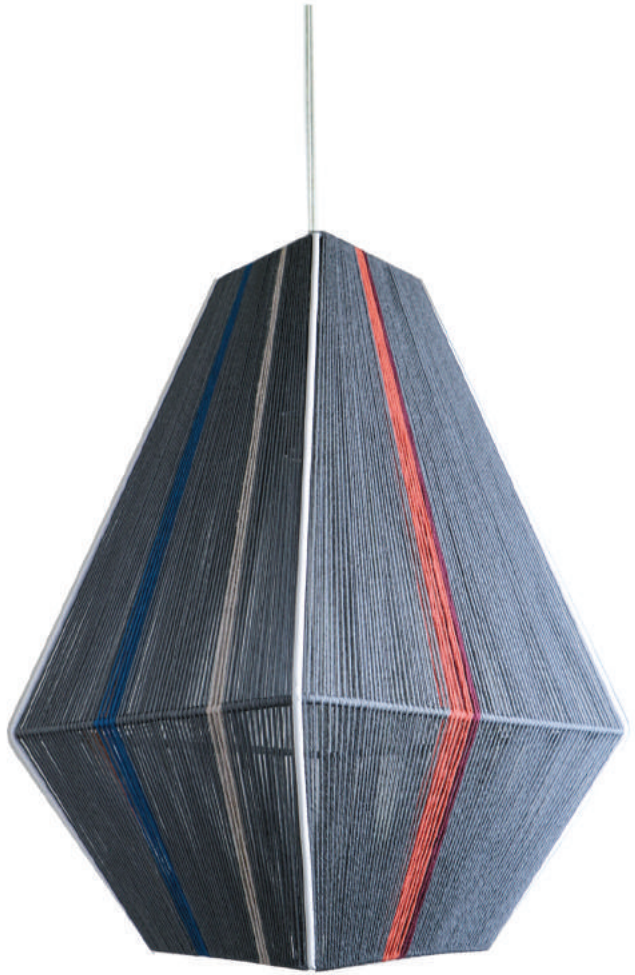

No matter if it's off or lit, the season in your space will magically change to Summer or at least to Spring with Nodo!

*rodo.30p\_terracota*

Item ID : nodo30p\_terracota / nodo30t\_terracota  
Material : %100 Cotton Yarn  
Dimensions : 30\*30\*28 cm  
Weight : 650 gr  
Light source : E27 max 60W

*nodo30p\_blue*

*nodo30p\_lgray*

*nodo30p\_sand*

*nodo37p\_Dblue*

*nodo37p\_Dgreen*

Item ID : nodo37p  
Material : %100 Cotton Yarn  
Dimensions : 37\*37\*35 cm  
Weight : 750 gr  
Light source : E27 max 60W

*nodo45p\_grass*

*nodo45p\_Dgray*

*nodo45p\_Dgray*

Item ID : nodo45p\_Dgray  
Material : %100 Cotton Yarn  
Dimensions : 27\*27\*45 cm  
Weight : 750 gr  
Light source : E27 max 60W

*Like a harp that the angels play  
string by string...*

*nodo30p\_brown*

*nodo37p\_lgray*

*nodo37f\_lgray*

*nodo37f\_gray*

*nodo37f\_lgray*

*nodo37f\_dgray*

Item ID : nodo37f  
Material : %100 Cotton Yarn  
Dimensions : 37\*37\*35 / 160 cm  
Weight : 750 gr  
Light source : E27 max 60W