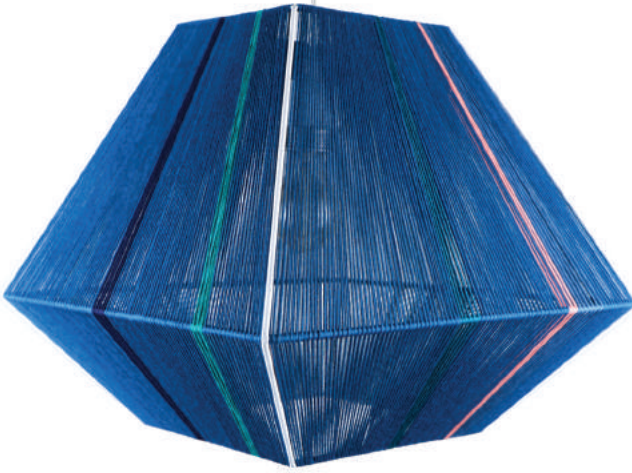

No matter if it's off or lit, the season in your space will magically change to Summer or at least to Spring with Nodo!

*rodo.30p\_terracota*

Item ID : nodo30p\_terracota / nodo30t\_terracota  
Material : %100 Cotton Yarn  
Dimensions : 30\*30\*28 cm  
Weight : 650 gr  
Light source : E27 max 60W

*nodo30p\_blue*

*nodo30p\_lgray*

*nodo30p\_sand*

*nodo37p\_Dblue*

*nodo37p\_Dgreen*

Item ID : nodo37p  
Material : %100 Cotton Yarn  
Dimensions : 37\*37\*35 cm  
Weight : 750 gr  
Light source : E27 max 60W

*nodo45p\_grass*

*nodo45p\_Dgray*

*nodo45p\_Dgray*

Item ID : nodo45p\_Dgray  
Material : %100 Cotton Yarn  
Dimensions : 27\*27\*45 cm  
Weight : 750 gr  
Light source : E27 max 60W

*Like a harp that the angels play  
string by string...*

*nodo30p\_brown*

*nodo37p\_lgray*

*nodo37f\_lgray*

*nodo37f\_gray*

*nodo37f\_lgray*

*nodo37f\_dgray*

Item ID : nodo37f  
Material : %100 Cotton Yarn  
Dimensions : 37\*37\*35 / 160 cm  
Weight : 750 gr  
Light source : E27 max 60W