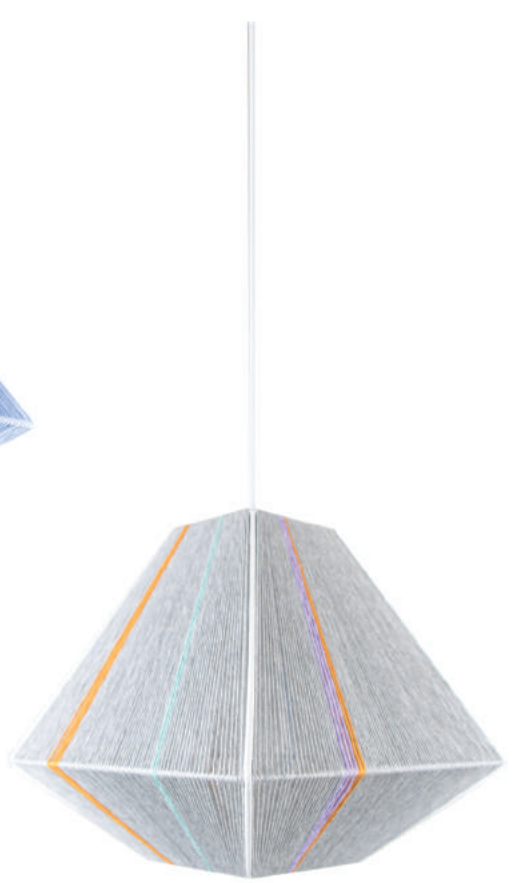

No matter if it's off or lit, the season in your space will magically change to Summer or at least to Spring with Nodo!

*rodo.30p\_terracota*

Item ID : nodo30p\_terracota / nodo30t\_terracota  
Material : %100 Cotton Yarn  
Dimensions : 30\*30\*28 cm  
Weight : 650 gr  
Light source : E27 max 60W

*nodo30p\_blue*

*nodo30p\_lgray*

*nodo30p\_sand*

*nodo37p\_Dblue*

*nodo37p\_Dgreen*

Item ID : nodo37p  
Material : %100 Cotton Yarn  
Dimensions : 37\*37\*35 cm  
Weight : 750 gr  
Light source : E27 max 60W

*nodo45p\_grass*

*nodo45p\_Dgray*

*nodo45p\_Dgray*

Item ID : nodo45p\_Dgray  
Material : %100 Cotton Yarn  
Dimensions : 27\*27\*45 cm  
Weight : 750 gr  
Light source : E27 max 60W

*Like a harp that the angels play  
string by string...*

*nodo30p\_brown*

*nodo37p\_lgray*

*nodo37f\_lgray*

*nodo37f\_gray*

*nodo37f\_lgray*

*nodo37f\_dgray*

Item ID : nodo37f  
Material : %100 Cotton Yarn  
Dimensions : 37\*37\*35 / 160 cm  
Weight : 750 gr  
Light source : E27 max 60W